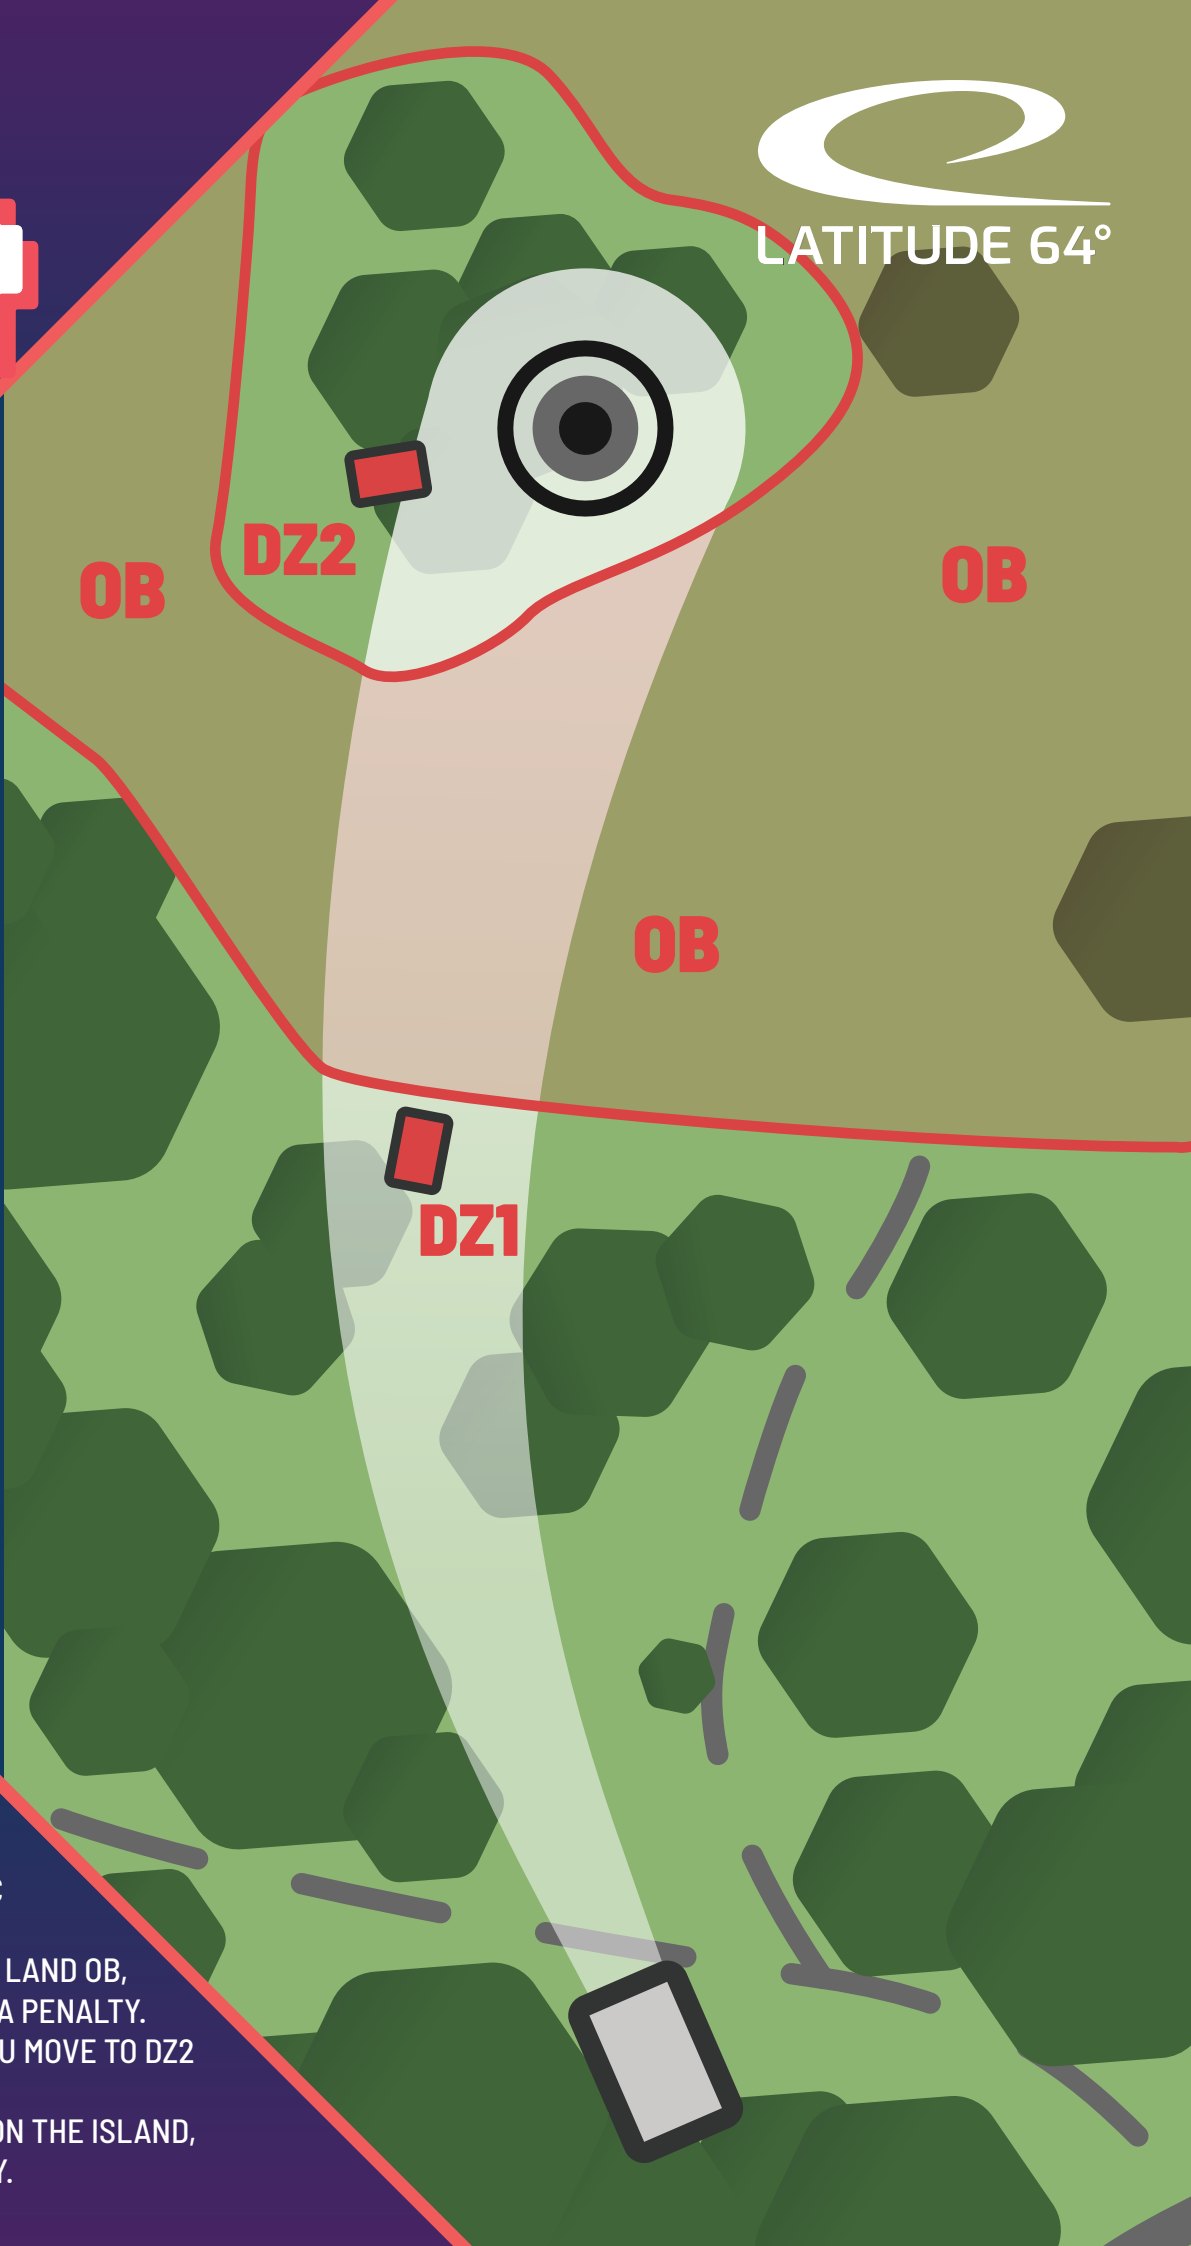

161
m

March 4-6, 2022 • Varaždin, Croatia
PDGA EuroTour #1

INFO

AREA BY THE BASKET
PLAYS AS AN ISLAND, DISC
MUST REST ON IT TO BE
CONSIDERED SAFE. IF YOU LAND OB,
YOU PLAY FROM DZ1 WITH A PENALTY.
IF YOU LAND OB AGAIN, YOU MOVE TO DZ2
WITH ANOTHER PENALTY.
AFTER DISC LANDS SAFE ON THE ISLAND,
REGULAR OB RULES APPLY.

OB

DZ2

OB

OB

DZ1

15

LATITUDE 64°

MPO
MP40