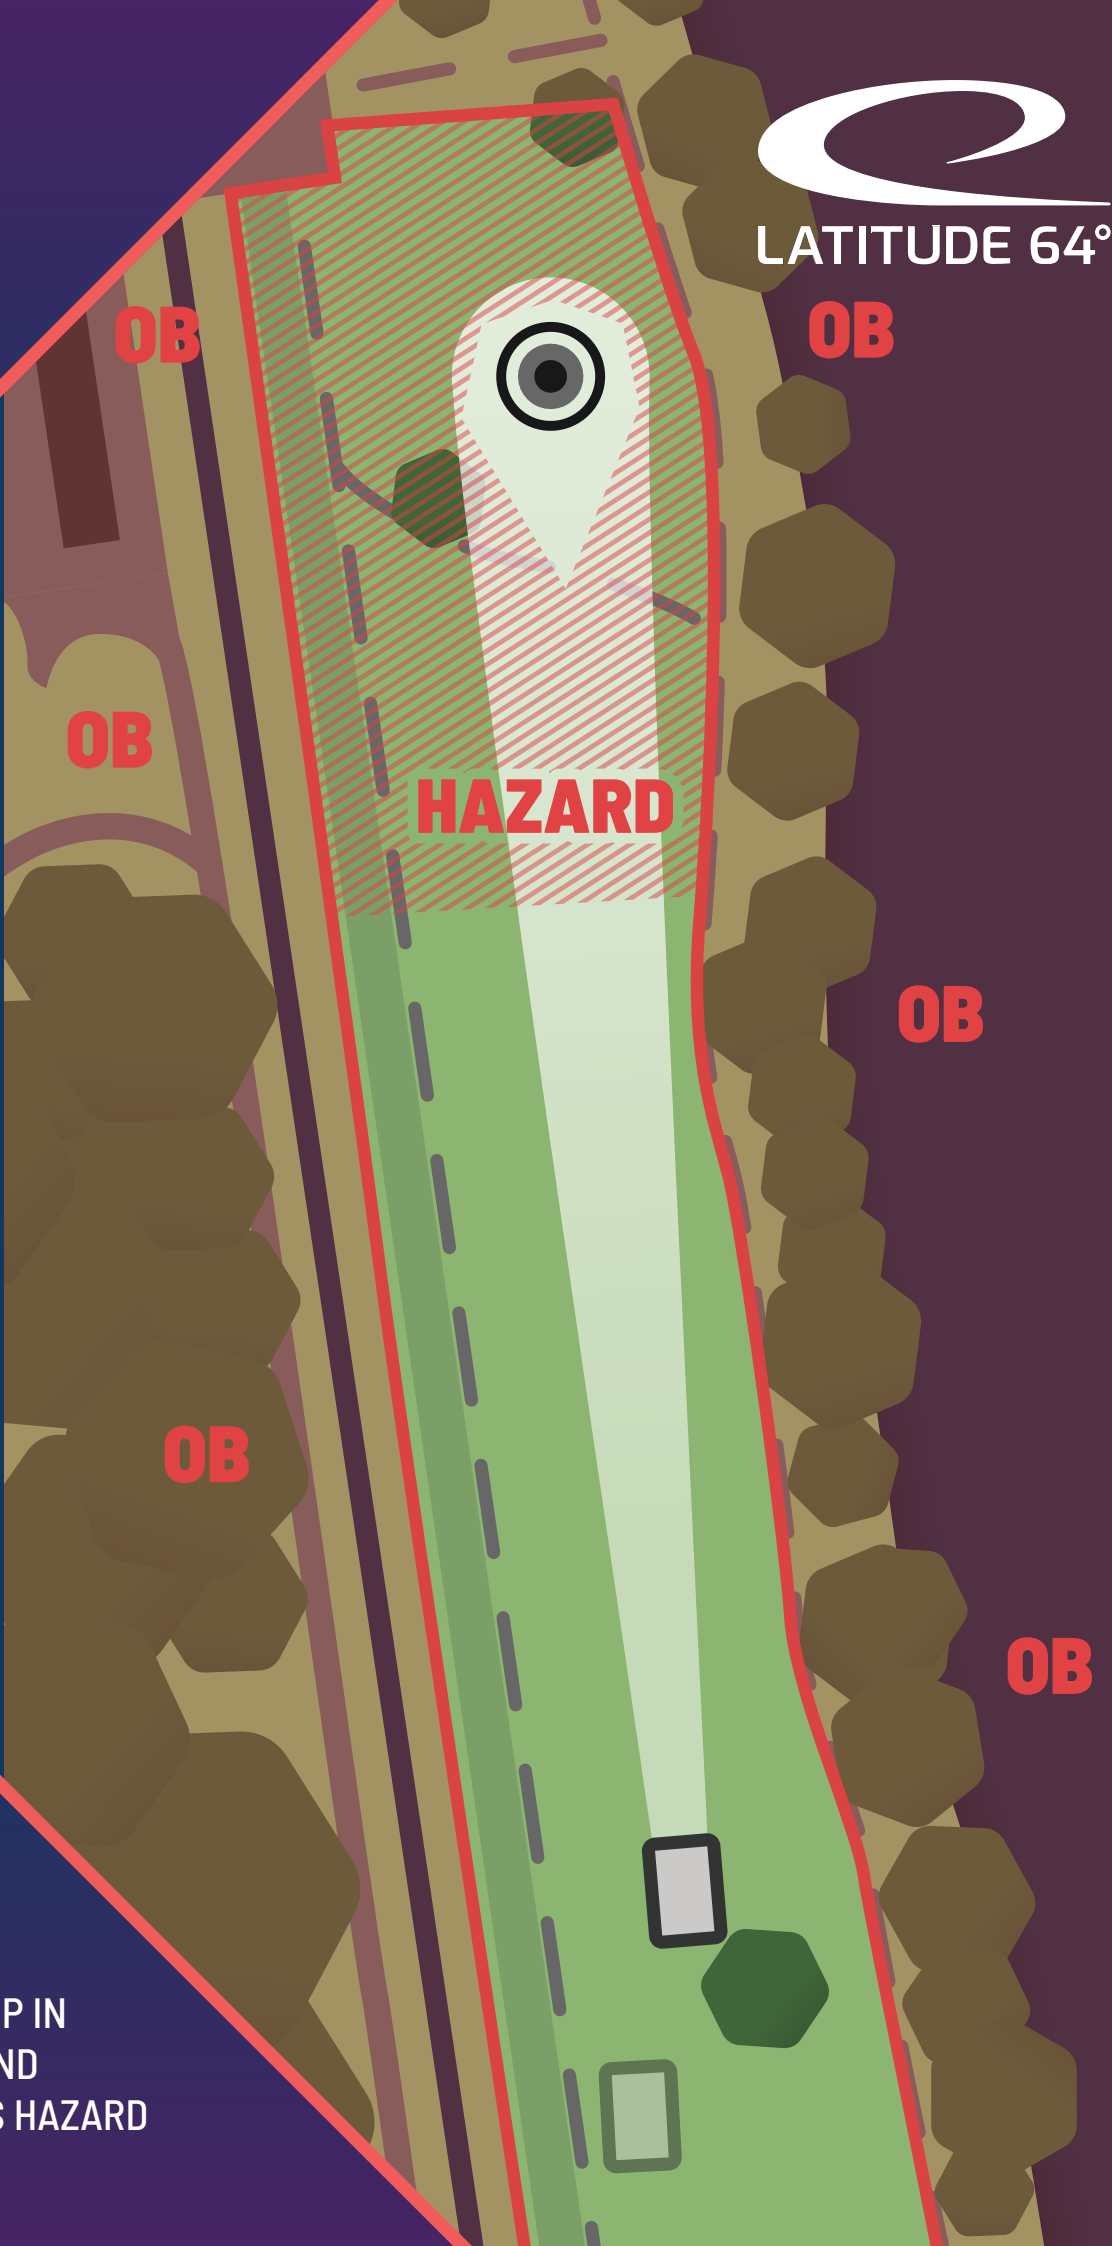

INFO

MARKED LINE AND
BEYOND IS OB

THROWS THAT END UP IN
MARKED AREA AROUND
THE BASKET PLAY AS HAZARD

8

LATITUDE 64°

FPO
FP40
MP50
MP60

4
PAR

225
m

March 4-6, 2022 • Varaždin, Croatia
PDGA EuroTour #1

INFO

MARKED LINE AND
BEYOND IS OB

THROWS THAT END UP IN
MARKED AREA AROUND
THE BASKET PLAY AS HAZARD

9

LATITUDE 64°

ALL
DIVISIONS

3